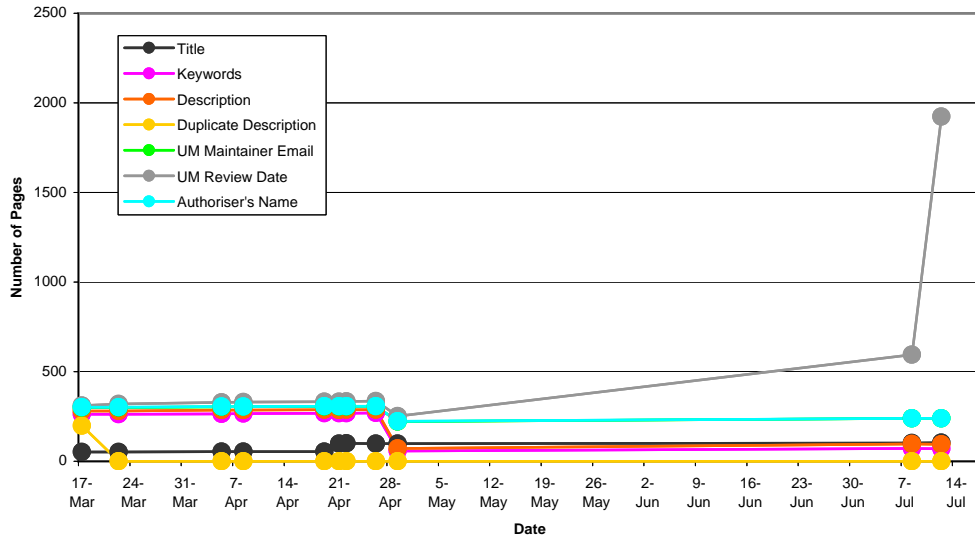

University Web Pages With Unchanged Meta Tags

Changes in University Web Pages with Unchanged Template Text